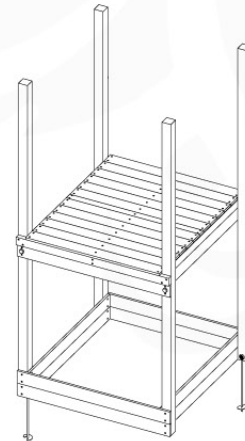

08 Swing Frame / Climb Frame

09

+

09

1-Swing frame / 2-Swing frame
457_101
457_102

+

09

1-Climb frame / 2-Climb frame
457_105
457_106

09 Ground Anchors

GA05

Parts:
Hardware Package Tower

Ground Anchors 120 - P102 - 27-11-2020 - v1

09-1

09-2

10 Add-on

Wavy Star Slide XL