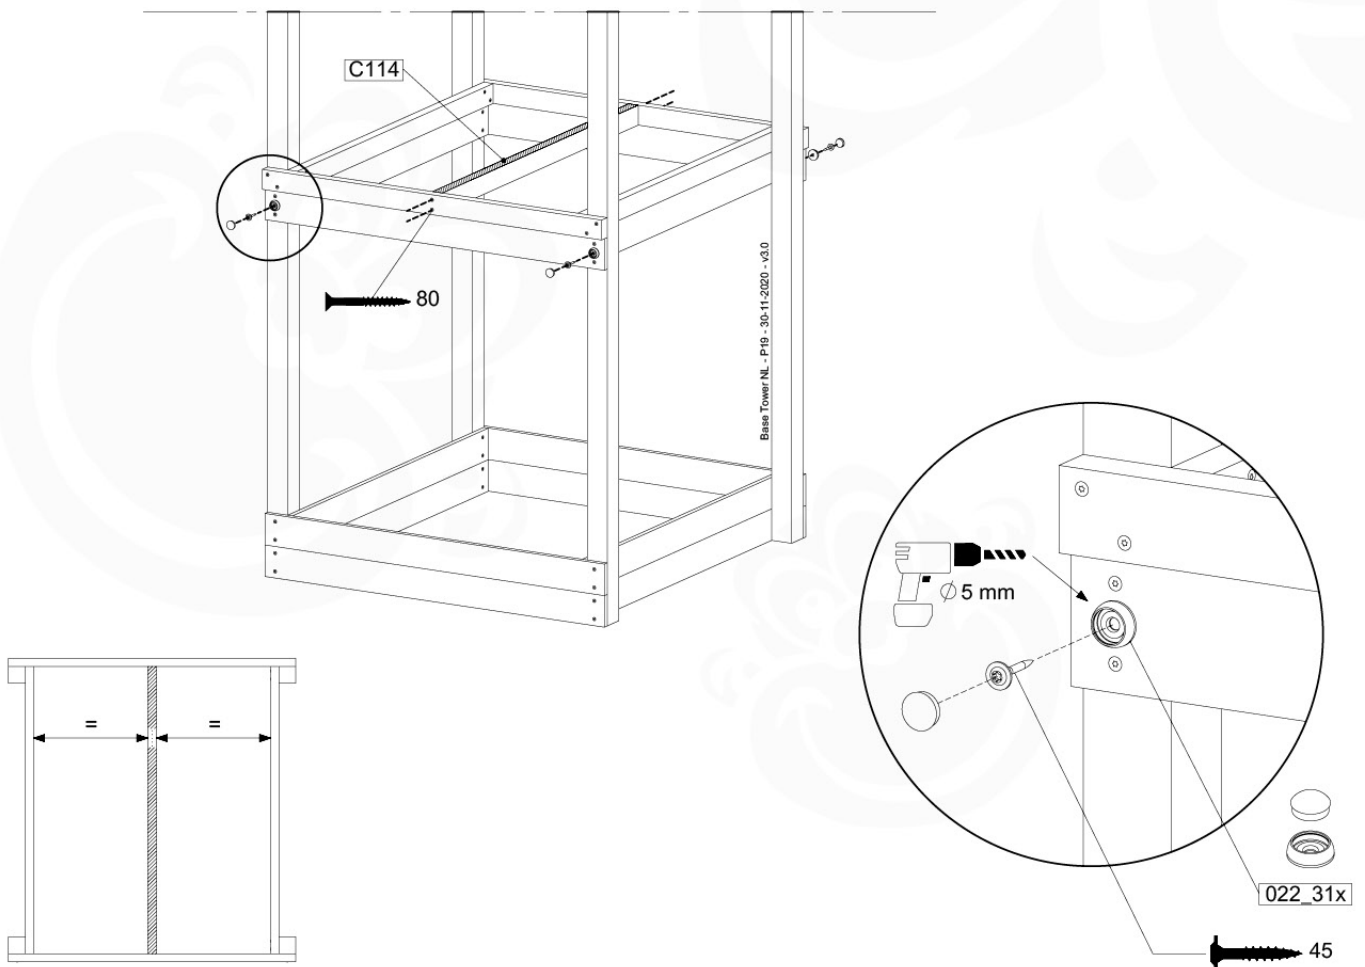

04 Base Tower

BT11

	PartNo	PartName	QTY.
Hardware Pack	001_406	Stealth Screw 8x45	10
	002_220	Gap Point Screw T25 - 5x45	118
	002_223	Gap Point Screw T25 - 5x80	20
Other	007_001	Ground-anchor	2
Hardware Pack	022_31x	bpc-base version 3	8
	022_84x	bpc cover	8
Timber	A240	Post 70x70 L2400	4
	C114	Beam 1140 mm	5
	D100	Board 1000 mm	11-14
	D114	Board 1140 mm	12

Base Tower.NL - P06 - BT11 - 30-11-2020 - v3.0

04 - Base Tower

04-1

Base Tower.NL - P14 - BT11 - 30-11-2020 - v3.0

04-2

04-3

04-4

05 Balustrade (2x)