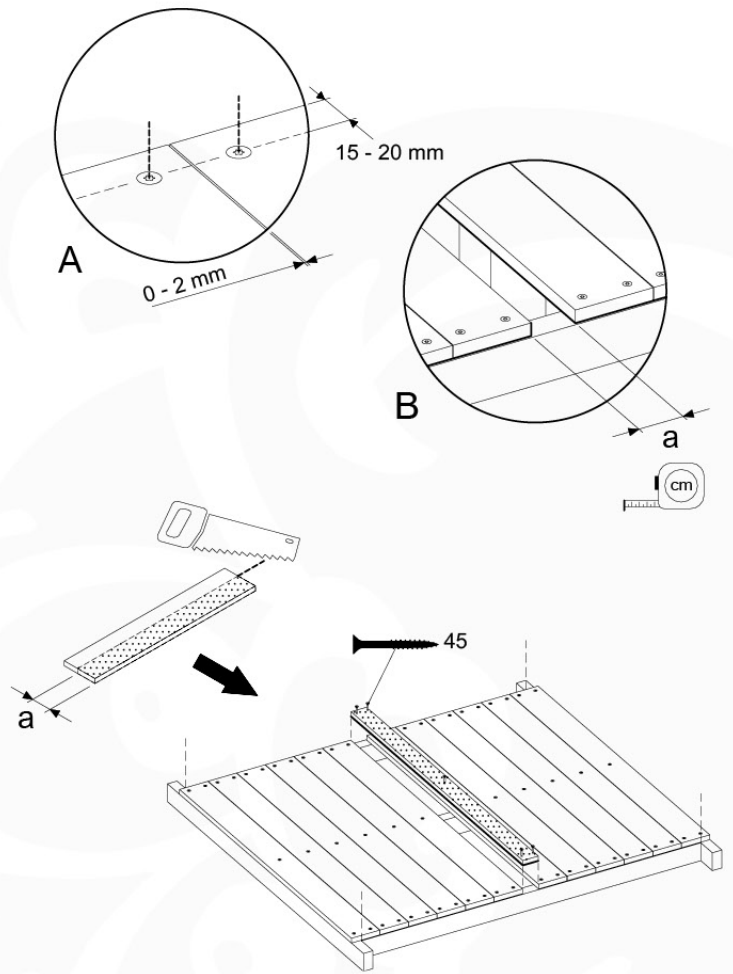

04 Base Tower

BT11

	PartNo	PartName	QTY.
Hardware Pack	001_406	Stealth Screw 8x45	10
	002_220	Gap Point Screw T25 - 5x45	118
	002_223	Gap Point Screw T25 - 5x80	20
Other	007_001	Ground-anchor	2
Hardware Pack	022_31x	bpc-base version 3	8
	022_84x	bpc cover	8
Timber	A240	Post 70x70 L2400	4
	C114	Beam 1140 mm	5
	D100	Board 1000 mm	11-14
	D114	Board 1140 mm	12

Base Tower.NL - P06 - BT11 - 30-11-2020 - v3.0

04 - Base Tower

04-1

Base Tower.NL - P14 - BT11 - 30-11-2020 - v3.0

04-2

04-3

04-4

05 Balustrade (2x)

BL04

	PartNo	PartName	QTY.
Hardware Pack	002_220	Gap Point Screw T25 - 5x45	24
	002_223	Gap Point Screw T25 - 5x80	4
Timber	C114	Beam 1140 mm	1
	D65	Board 650 mm	6

Balustrade 120 - P03 T - 30-11-2020 - v1.0