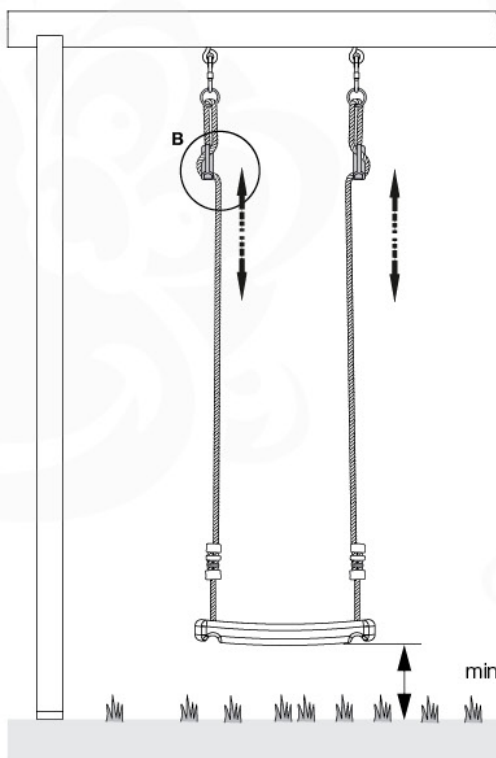

11

12

13-1

13-2

13-1

5 mm

80

5 mm

16-T

↓
17-U

16-T

17

18

19

20

Anchoring

21 Ground Fixation

Accessories

1x
250_013

1x
250_034

min. 35 cm

Safety issues