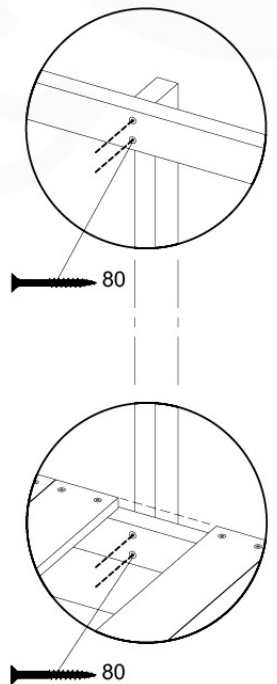

12 Firemans Pole

FP04

	PartNo	PartName	QTY.
Hardware Pack(s)	001_103	M8 Washer Head Screw 40mm	2
	002_220	Gap Point Screw T25 - 5x45	16
	002_223	Gap Point Screw T25 - 5x80	8
	003_010	M8 spring lock washer	2
	003_040	M8 Washer	2
	004_052	M8 Drive-in Nut 30mm	2
	004_054	M8 Drive-in Nut 45mm	2
	022_31x	bpc-base version 3	2
	022_84x	bpc cover	2
Other	102_915	Fireman's Pole	1
Timber	C70	Beam 700 mm	1
	C114	Beam 1140 mm	1
	D65	Board 650 mm	3

12-1