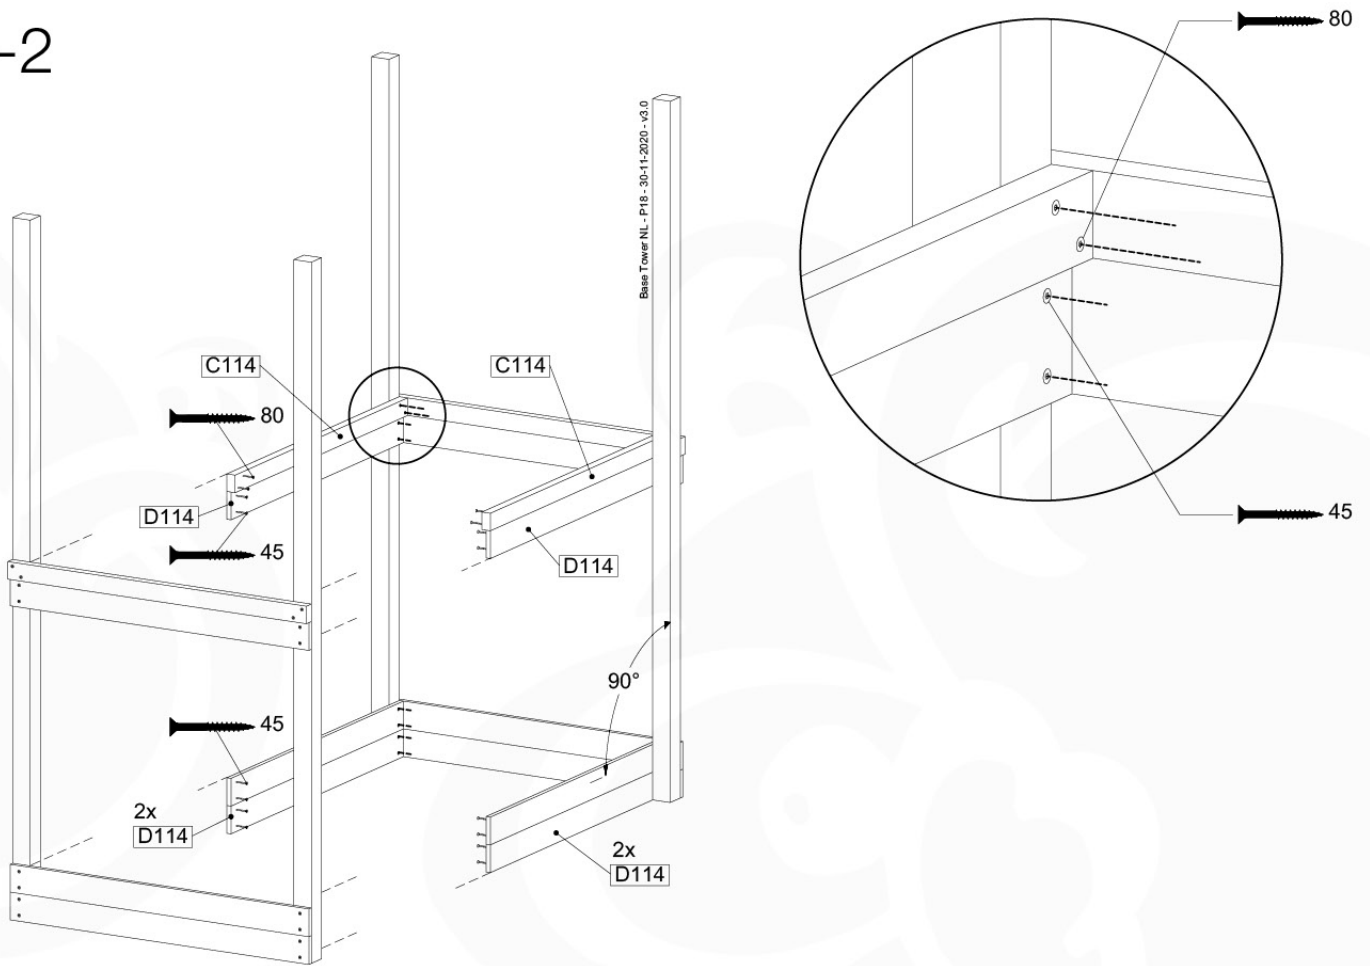

04 Base Tower

BT11

	PartNo	PartName	QTY.
Hardware Pack	001_406	Stealth Screw 8x45	10
	002_220	Gap Point Screw T25 - 5x45	118
	002_223	Gap Point Screw T25 - 5x80	20
Other	007_001	Ground-anchor	2
Hardware Pack	022_31x	bpc-base version 3	8
	022_84x	bpc cover	8
Timber	A240	Post 70x70 L2400	4
	C114	Beam 1140 mm	5
	D100	Board 1000 mm	11-14
	D114	Board 1140 mm	12

Base Tower.NL - P06 - BT11 - 30-11-2020 - v3.0

04 - Base Tower

04-1

Base Tower.NL - P14 - BT11 - 30-11-2020 - v3.0

04-2

04-3

04-4

05 Balustrade (2x)

BL04

	PartNo	PartName	QTY.
Hardware Pack	002_220	Gap Point Screw T25 - 5x45	24
	002_223	Gap Point Screw T25 - 5x80	4
Timber	C114	Beam 1140 mm	1
	D65	Board 650 mm	6

Balustrade 120 - P03 T - 30-11-2020 - v1.0