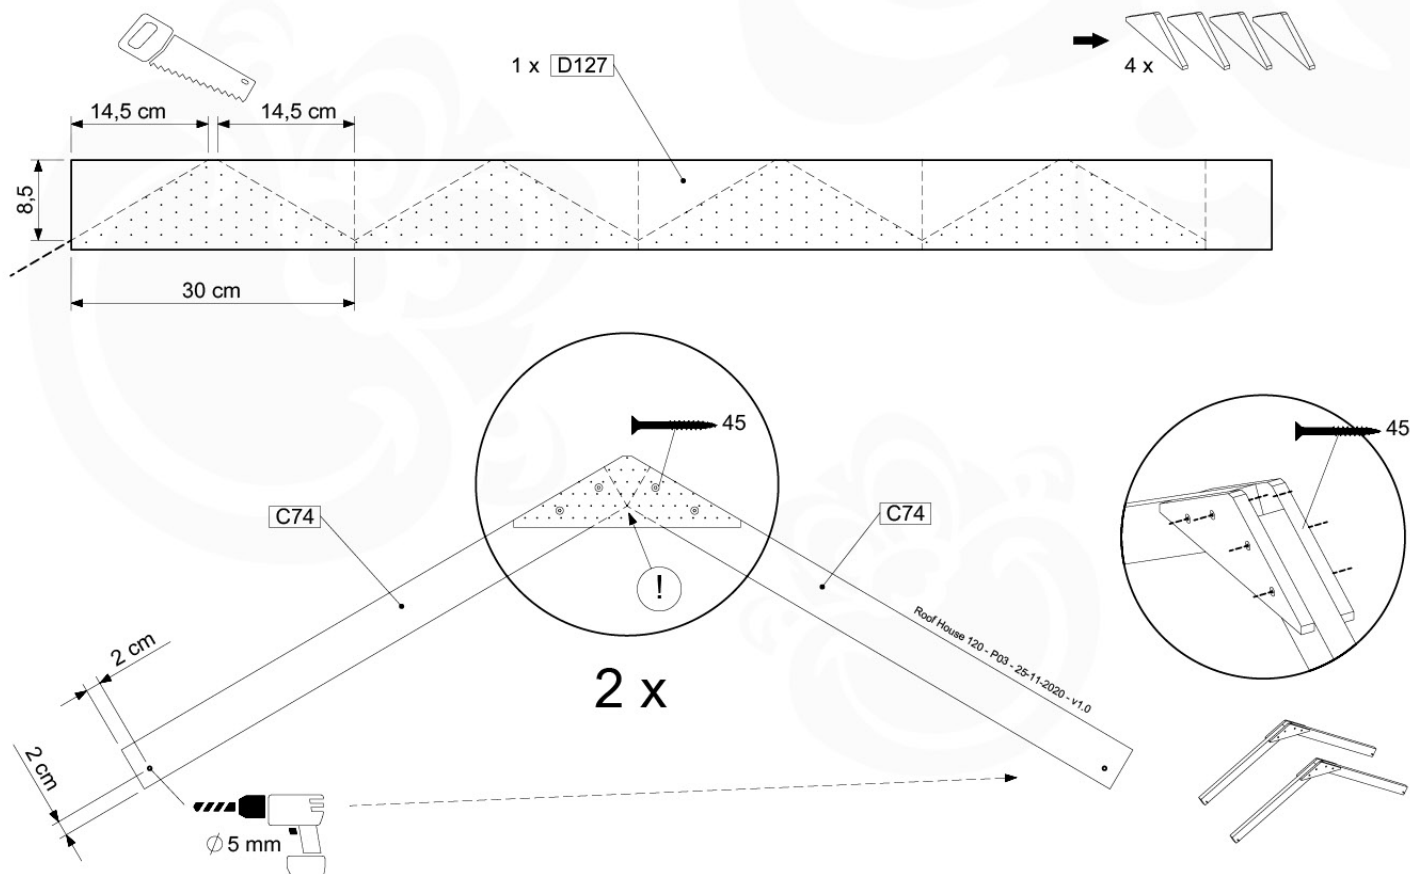

06 Roof House

RF11

	PartNo	PartName	QTY.
Hardware Pack	001_411	Stealth Screw 8x60	4
	001_417	Stealth Screw 8x80	4
	002_220	Gap Point Screw T25 - 5x45	106
	002_223	Gap Point Screw T25 - 5x80	16
Timber	C74	Beam 740 mm	4
	C154	Beam 1540 mm	2
	D127	Board 1270 mm	21-25

Roof House 120 - P02 - 25-11-2020 - v1.0

www.jungle gym.com

06-1