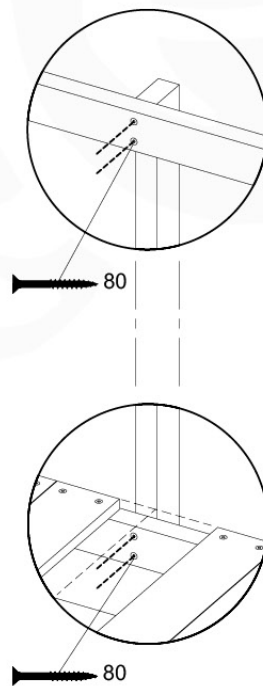

07 Ladder

LA11

	PartNo	PartName	QTY.
Hardware Pack	001_411	Stealth Screw 8x60	2
	001_417	Stealth Screw 8x80	1
	002_220	Gap Point Screw T25 - 5x45	22
	002_223	Gap Point Screw T25 - 5x80	9
Other	005_03x	Ladder Rung Y/B/G/R	3
	022_835	Rung Cap	6
	120_102	Handgrip set (complete 2x)	1
Timber	C70	Beam 700 mm	1
	C114	Beam 1140 mm	1
	C130	Beam 1300 mm	2
	D65	Board 650 mm	3

Ladder 120 x Balustrade - P02 UL - 30-11-2020 - v1.0

Assembly - Ladder 2_1

07-1

Ladder 120 x Balustrade - P06 125 - 30-11-2020 - v1.0

07-2

07-3

07-4

07-5