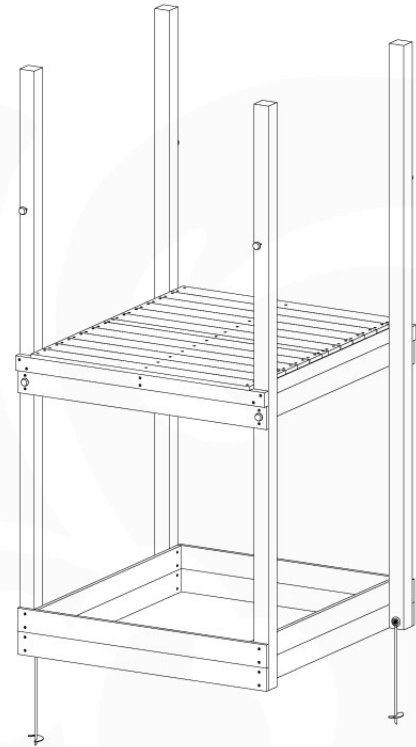

04 Base Tower

BT11

	PartNo	PartName	QTY.
Hardware Pack	001_406	Stealth Screw 8x45	10
	002_220	Gap Point Screw T25 - 5x45	118
	002_223	Gap Point Screw T25 - 5x80	20
Other	007_001	Ground-anchor	2
Hardware Pack	022_31x	bpc-base version 3	8
	022_84x	bpc cover	8
Timber	A240	Post 70x70 L2400	4
	C114	Beam 1140 mm	5
	D100	Board 1000 mm	11-14
	D114	Board 1140 mm	12

Base Tower.NL - P06 - BT11 - 30-11-2020 - v3.0

04 - Base Tower

04-1

Base Tower.NL - P14 - BT11 - 30-11-2020 - v3.0

04-2

04-3

04-4

05 Balustrade (2x)