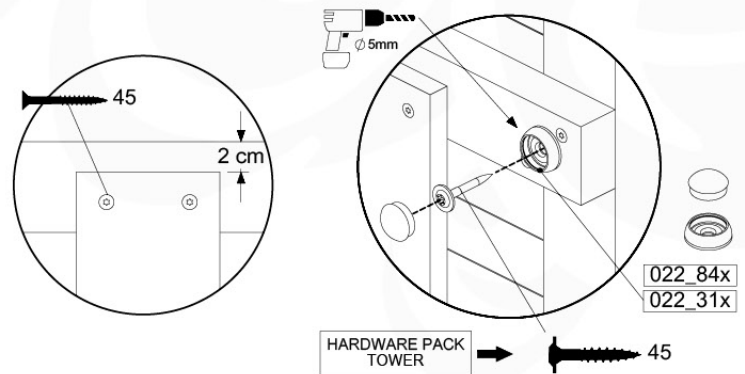

05-1

Balustrade 120 - P05 T - 30-11-2020 - v1.0