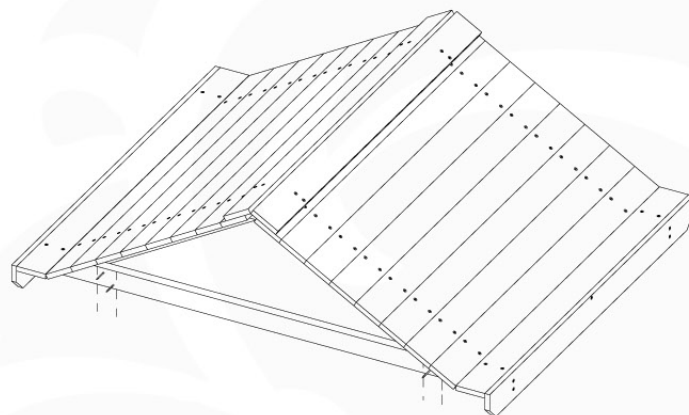

05-1

Balustrade 120 - P05 T - 30-11-2020 - v1.0

06 Roof House

RF11

	PartNo	PartName	QTY.
Hardware Pack	001_411	Stealth Screw 8x60	4
	001_417	Stealth Screw 8x80	4
	002_220	Gap Point Screw T25 - 5x45	106
	002_223	Gap Point Screw T25 - 5x80	16
Timber	C74	Beam 740 mm	4
	C154	Beam 1540 mm	2
	D127	Board 1270 mm	21-25