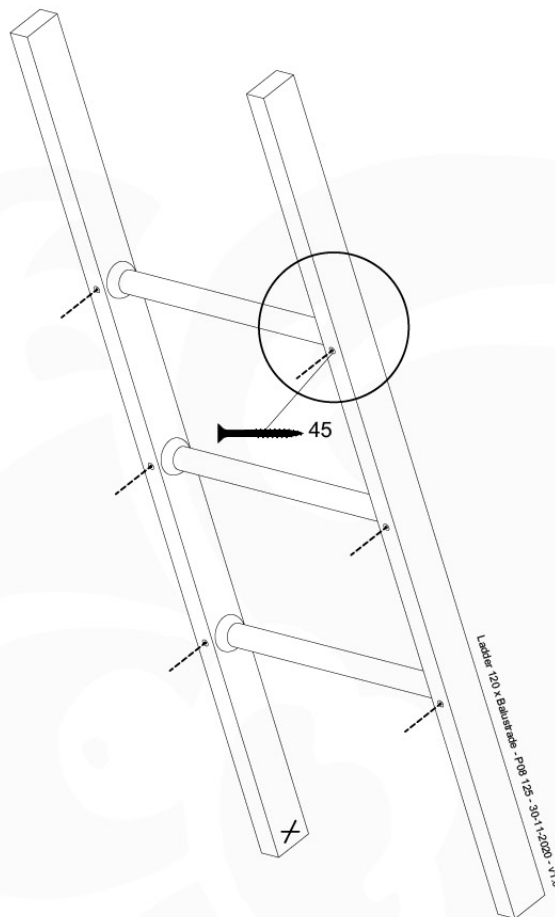

07 Ladder

LA11

	PartNo	PartName	QTY.
Hardware Pack	001_411	Stealth Screw 8x60	2
	001_417	Stealth Screw 8x80	1
	002_220	Gap Point Screw T25 - 5x45	22
	002_223	Gap Point Screw T25 - 5x80	9
Other	005_03x	Ladder Rung Y/B/G/R	3
	022_835	Rung Cap	6
	120_102	Handgrip set (complete 2x)	1
Timber	C70	Beam 700 mm	1
	C114	Beam 1140 mm	1
	C130	Beam 1300 mm	2
	D65	Board 650 mm	3

Ladder 120 x Balustrade - P02 UL - 30-11-2020 - v1.0

Assembly - Ladder 2_1

07-1

Ladder 120 x Balustrade - P06 125 - 30-11-2020 - v1.0

07-2

07-3

07-4

07-5