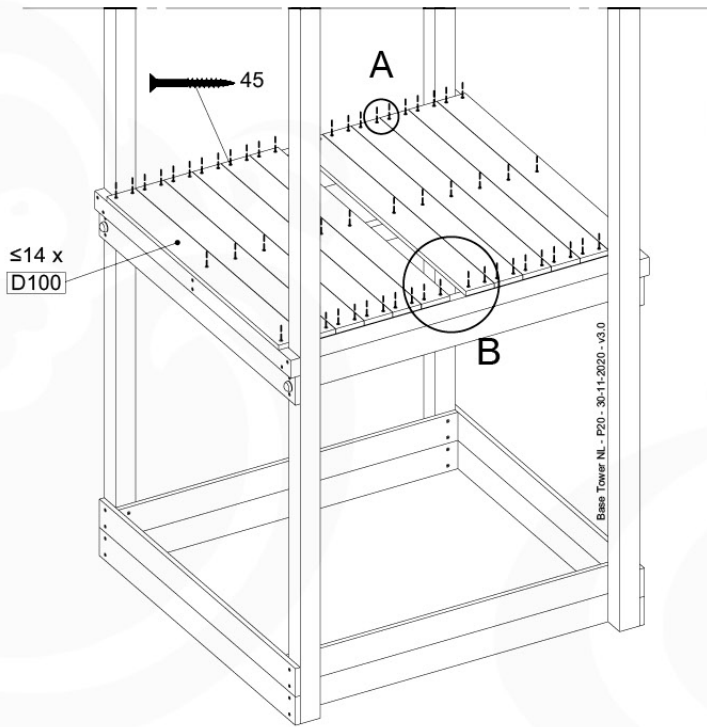

04 Base Tower

BT11

	PartNo	PartName	QTY.
Hardware Pack	001_406	Stealth Screw 8x45	10
	002_220	Gap Point Screw T25 - 5x45	118
	002_223	Gap Point Screw T25 - 5x80	20
Other	007_001	Ground-anchor	2
Hardware Pack	022_31x	bpc-base version 3	8
	022_84x	bpc cover	8
Timber	A240	Post 70x70 L2400	4
	C114	Beam 1140 mm	5
	D100	Board 1000 mm	11-14
	D114	Board 1140 mm	12

Base Tower.NL - P06 - BT11 - 30-11-2020 - v3.0

04 - Base Tower

04-1

Base Tower.NL - P14 - BT11 - 30-11-2020 - v3.0

04-2

04-3

04-4

05 Balustrade (2x)